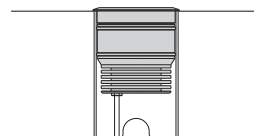

TERRA INCASSO / FLOOR BUILT-IN

MAXI DOT UP LIGHT Ø 83

Alluminio, acciaio inox 316, vetro
Fascio di luce verso l'alto
Driver: escluso

Aluminum, stainless steel 316, glass
 Light beam: upward-projected
 Driver: excluded