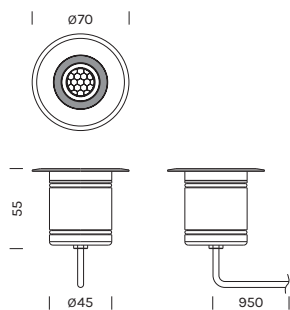

TERRA INCASSO / FLOOR BUILT-IN

MINI DOT UP LIGHT Ø70

Alluminio, inox 316, vetro
Fascio di luce verso l'alto
Driver: escluso

Aluminum, stainless steel 316, glass
 Light beam: upward-projected
 Driver: excluded

135	M 2700K	W 3000K	N 4000K
Potenza/ Power	1x 5,8W	1x 5,8W	1x 5,8W
Lumen	1x 445 lm	1x 480 lm	1x 515 lm
CRI	>90	>90	>90
Alimentazione/ Supply	24Vdc	24Vdc	24Vdc

Articolo Item	Temperatura Temperature	°Ottica °Optic	Finitura Finish
135	M	00	-AI 
	W	15	
	N	36	

Controcassa / Outercasing

Articolo Item

CN08

Alimentatori 24Vdc in tensione in remoto / Remote constant voltage drivers 24Vdc

Articolo Item	Potenza Power	IP	Dimensioni Dimensions	N° art. alimentabili N° of items powerable	Dimmer
1A0143	14W MAX	IP67	90x39x19	1	-
1A0148	30W MAX	IP67	175x42x34	1-3	-
1A0149	75W MAX	IP67	200x50x32	1-6	-