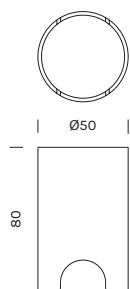

TERRA INCASSO / FLOOR BUILT-IN

MINI DOT UP LIGHT Ø70

Alluminio, inox 316, vetro
Fascio di luce verso l'alto
Driver: escluso

Aluminum, stainless steel 316, glass
 Light beam: upward-projected
 Driver: excluded

135	M 2700K	W 3000K	N 4000K
Potenza/ Power	1x 5,8W	1x 5,8W	1x 5,8W
Lumen	1x 445 lm	1x 480 lm	1x 515 lm
CRI	>90	>90	>90
Alimentazione/ Supply	24Vdc	24Vdc	24Vdc

Articolo Item	Temperatura Temperature	°Ottica °Optic	Finitura Finish
135	M	00	-AI 
	W	15	
	N	36	

Controcassa / Outercasing

Articolo Item

CN08

Alimentatori 24Vdc in tensione in remoto / Remote constant voltage drivers 24Vdc

Articolo Item	Potenza Power	IP	Dimensioni Dimensions	N° art. alimentabili N° of items powerable	Dimmer
1A0143	14W MAX	IP67	90x39x19	1	-
1A0148	30W MAX	IP67	175x42x34	1-3	-
1A0149	75W MAX	IP67	200x50x32	1-6	-